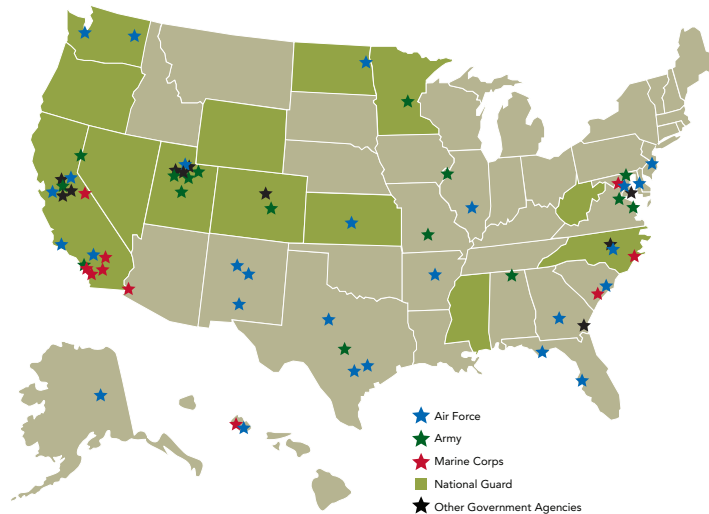

Representative Clients

U.S. Air Force

Air Force Center for Engineering and the Environment (AFCEE)
 Air Force Civil Engineer Support Agency (AFCESA)
 Air Force Research Laboratory (AFRL)
 Air Mobility Command (AMC)
 Andrews Air Force Base
 Beale Air Force Base
 Charleston Air Force Base
 Dover Air Force Base
 Dyess Air Force Base
 Edwards Air Force Base
 Eielson Air Force Base
 Fairchild Air Force Base
 Grand Forks Air Force Base
 Hickam Air Force Base
 Hill Air Force Base
 Holloman Air Force Base
 Joint Base Lewis-McChord
 Joint Base McGuire-Dix-Lakehurst
 Kadena Air Force Base
 Kirtland Air Force Base
 Lackland Air Force Base
 Little Rock Air Force Base
 MacDill Air Force Base
 McConnell Air Force Base
 Pope Air Force Base
 Robins Air Force Base
 Scott Air Force Base
 Travis Air Force Base
 U.S. Air Force Europe (USAFE)
 Vandenberg Air Force Base

U.S. Army

63rd Regional Readiness Command
 88th Regional Readiness Command
 96th Regional Readiness Command
 Army Dugway Proving Ground
 Army Garrison - Japan
 Army Garrison - Rock Island Arsenal

U.S. Army (continued)

Army Research Laboratory (ARL)
 Army Test and Evaluation Command (ATEC)
 Army Training and Doctrine Command (TRADOC)
 Defense Depot Ogden Utah (DDOU)
 Fort Carson
 Fort Hood
 Fort Leonard Wood
 Fort Monroe
 Sierra Army Depot (SIAD)
 Tooele Army Depot (TEAD)
 U.S. Army Corps of Engineers (USACE)

U.S. National Guard

California Army National Guard
 Colorado Army National Guard
 Kansas Army National Guard
 Minnesota Army National Guard
 Mississippi Army National Guard
 Nevada Army National Guard
 North Carolina Army National Guard
 North Dakota Army National Guard
 Oregon Army National Guard
 Utah Army National Guard
 Washington Army National Guard
 West Virginia Army National Guard
 Wyoming Army National Guard